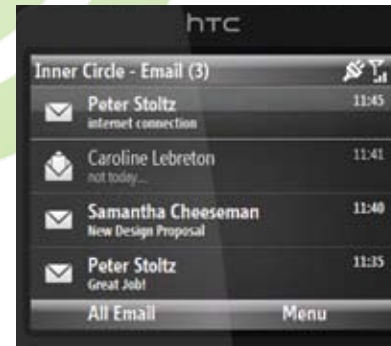

GIVE YOUR FAVOURITE CONTACTS 'VIP' STATUS

We've designed the HTC Snap™ to put your favourite people first. The new 'Inner Circle™' feature makes staying in touch with your closest friends and colleagues easier than ever before.

CREATE YOUR INNER CIRCLE™

Choose the people you want to include in your Inner Circle™ – your partner, your parents, your best friends... Then hit the dedicated Inner Circle™ button and your email inbox is instantly streamlined to show only messages from those contacts.

SUPER SLIM DESIGN

The HTC Snap™ has a slim, ergonomic design that fits perfectly in the palm of your hand.

GET TYPING FAST!

The natural offset pattern and raised keys on the HTC Snap™ make typing emails and texts easy and comfortable.